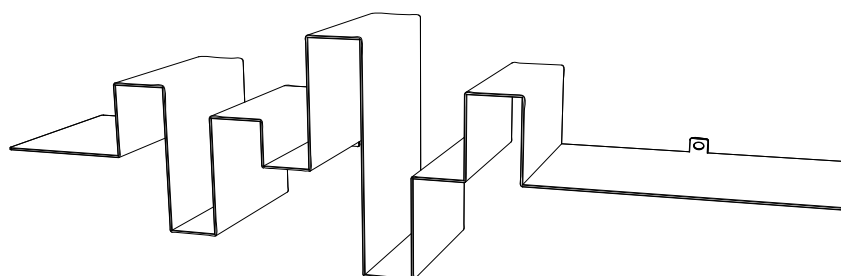

FREDERIK ROIJÉ - FURNITURE STORYLINES

SPECIFICATIONS

TYPE NO.	PRODUCT	MODEL	DIMENSIONS (LxWxH) CM	COLOR	MATERIAL	PRICE (EXCL. VAT)
ST 10.01	Storylines	Single	90 x 20 x 28	Dark grey	Powder coated steel	€ 164,46
ST 10.02	Storylines	Single	90 x 20 x 28	White	Powder coated steel	€ 164,46
ST 20.01	Storylines	Double	180 x 20 x 28	Dark grey	Powder coated steel	€ 328,93
ST 20.02	Storylines	Double	180 x 20 x 28	White	Powder coated steel	€ 328,93

* The double Storylines consists of two single Storylines and include a connecting piece in the matching color.