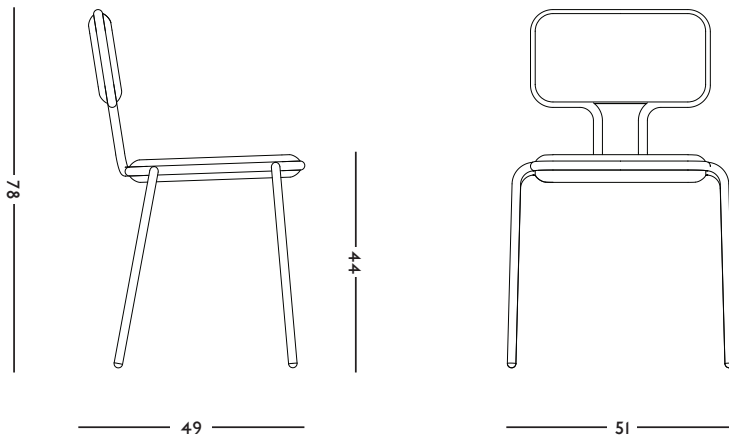

FREDERIK ROIJÉ - FURNITURE
HEIGHT WIDTH CHAIR

SPECIFICATIONS

TYPE NO.	PRODUCT	MODEL	DIMENSIONS (LxWxH) CM	COLOR	MATERIAL	PRICE (EXCL. VAT)
HW 20.01	Height Width Chair	Width	49 x 51 x 78	Dark grey	Powder coated steel frame, wool upholstery, Kvadrat Divina 181	€ 367,77
HW 20.02	Height Width Chair	Width	49 x 51 x 78	Off white	Powder coated steel frame, wool upholstery, Kvadrat Divina 106	€ 367,77
HW 20.03	Height Width Chair	Width	49 x 51 x 78	Leaf green	Powder coated steel frame, wool upholstery, Kvadrat Divina 856	€ 367,77
HW 20.04	Height Width Chair	Width	49 x 51 x 78	Ochre yellow	Powder coated steel frame, wool upholstery, Kvadrat Divina 462	€ 367,77