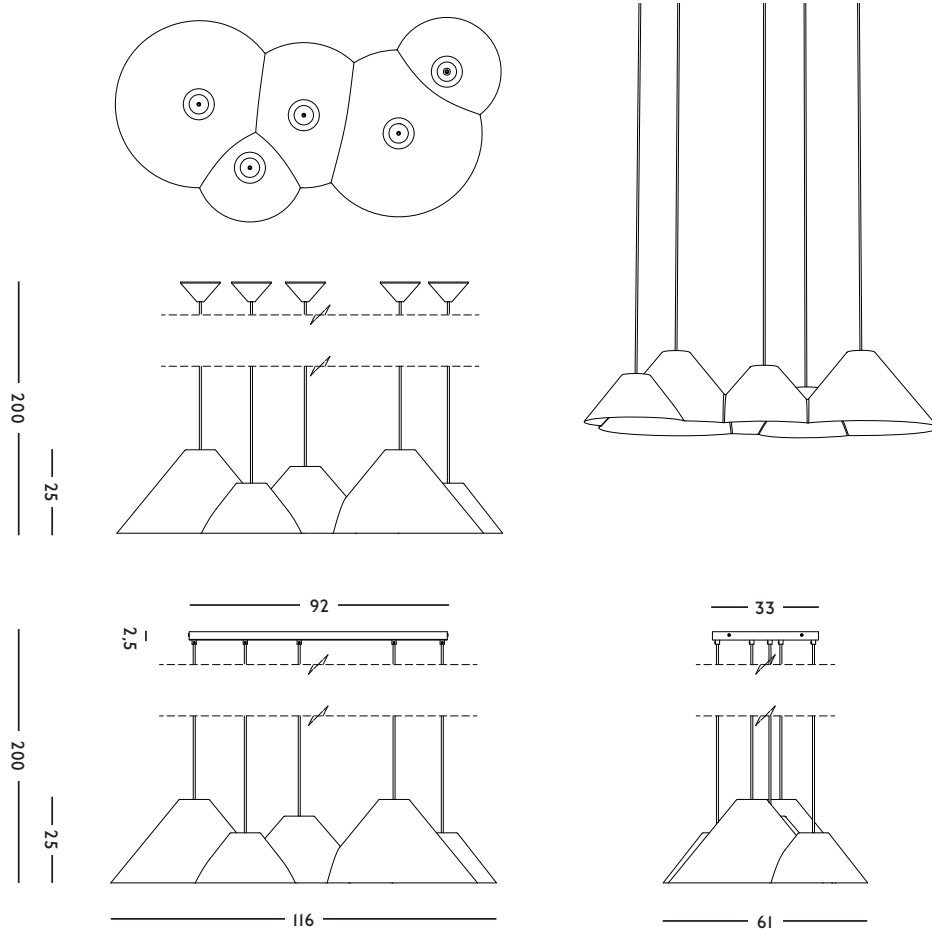

**MATERIAL**  
PET G

**DIMENSIONS**  
116 x 61 x 25 (l x w x h) cm

**WEIGHT**  
3,5 kg

**CARE INSTRUCTIONS**  
Use a damp cloth to clean

**BULB**  
5 x E27 - LED P45, max.  
4Watt (bulbs aren't included)

FREDERIK ROIJÉ - LIGHTING  
LAMPSCAPES