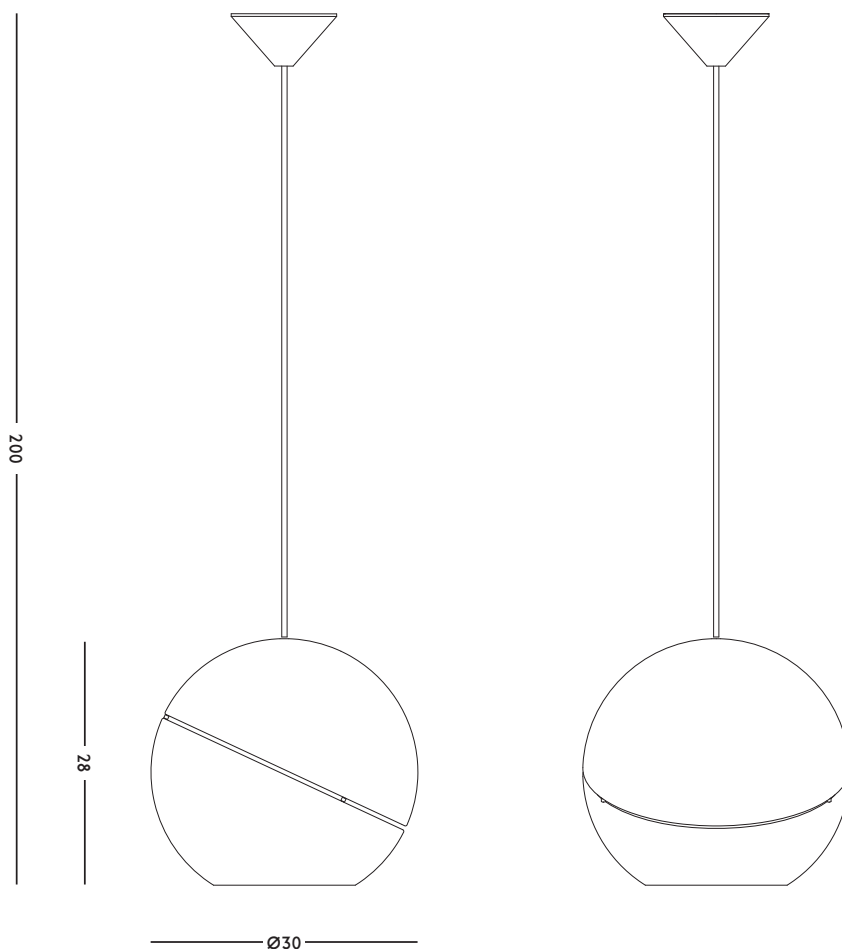

FREDERIK ROIJÉ - LIGHTING SLICED SPHERE

SPECIFICATIONS

TYPE NO.	PRODUCT	MODEL	DIMENSIONS (LxWxH) CM	COLOR	MATERIAL	PRICE (EXCL.VAT)
SS 90.01	Sliced Sphere	Basic	Ø 30 x 28	Dark grey	Powder coated steel	€ 164,46
SS 90.02	Sliced Sphere	Basic	Ø 30 x 28	White	Powder coated steel	€ 164,46
SS 90.03	Sliced Sphere	Special	Ø 30 x 28	Copper green	Powder coated steel	€ 189,26
SS 90.04	Sliced Sphere	Special	Ø 30 x 28	Brick brown	Powder coated steel	€ 189,26
SS 90.05	Sliced Sphere	Special	Ø 30 x 28	Metal blue	Powder coated steel	€ 189,26
SS 90.06	Sliced Sphere	Special	Ø 30 x 28	Gold	Gold plated steel	€ 561,16