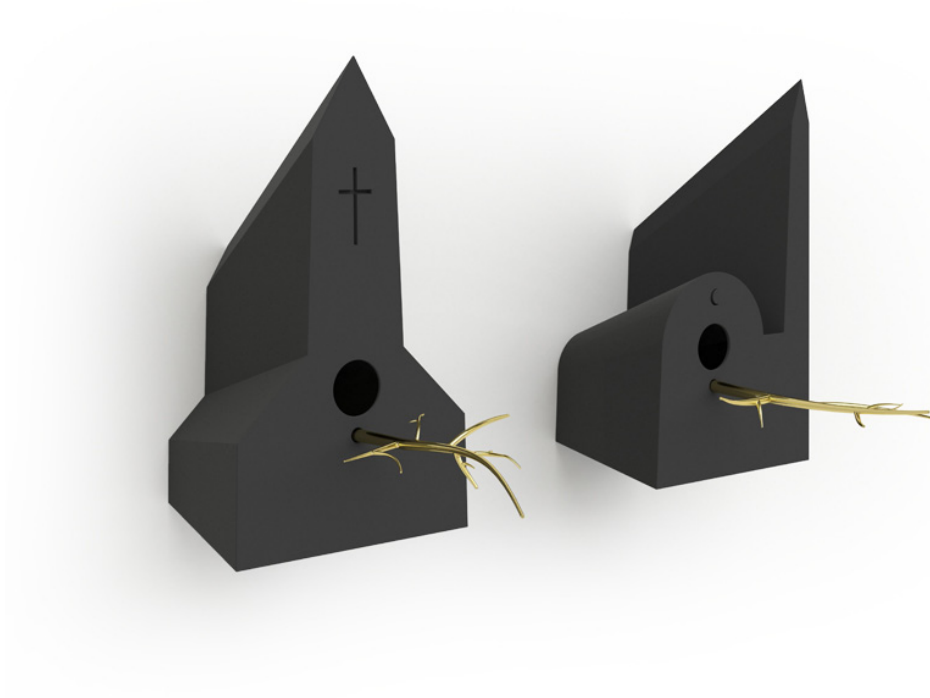

FREDERIK ROIJÉ - OUTDOOR

HOLY HOMES

HH 50.01, HH 51.01

DESIGNER
Frederik Roijé

CONCEPT
Play with symbolism.

ORIGIN
Made in Holland

YEAR
2007

MATERIAL
Glazed ceramic

DIMENSIONS
15 x 26 x 14 (w x h x d) cm

WEIGHT
1,1 kg

CARE INSTRUCTIONS
Use handwarm water and a mild detergent to clean