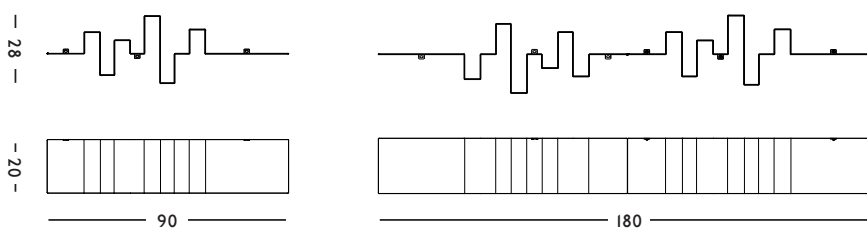

FREDERIK ROIJÉ - FURNITURE STORYLINES

SPECIFICATIONS

TYPE NO.	PRODUCT	MODEL	DIMENSIONS (LxWxH) CM	COLOR	MATERIAL	PRICE (EXCL. VAT)
ST 10.01	Storylines	Single	90 x 20 x 28	Dark grey	Powder coated steel	€ 164,46
ST 10.02	Storylines	Single	90 x 20 x 28	White	Powder coated steel	€ 164,46
ST 20.01	Storylines	Double	180 x 20 x 28	Dark grey	Powder coated steel	€ 328,93
ST 20.02	Storylines	Double	180 x 20 x 28	White	Powder coated steel	€ 328,93

* The double Storylines consists of two single Storylines and include a connecting piece in the matching color.