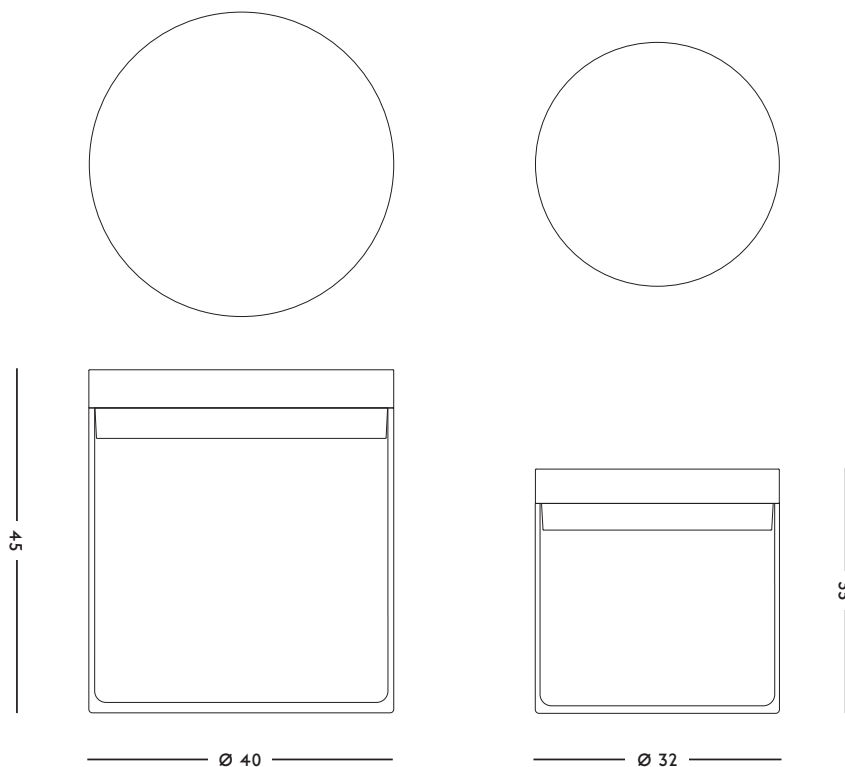

FREDERIK ROIJÉ - FURNITURE
TREASURE TABLE

SPECIFICATIONS

TYPE NO.	PRODUCT	MODEL	DIMENSIONS (LxWxH) CM	COLOR	MATERIAL	PRICE (EXCL. VAT)
TT 10.01	Treasure Table	Medium	32 x 35	Natural cork	Hand-blown glass, cork	€ 247,11
TT 10.02	Treasure Table	Medium	32 x 35	Dark cork	Hand-blown glass, cork	€ 247,11
TT 20.01	Treasure Table	Large	40 x 45	Natural cork	Hand-blown glass, cork	€ 329,75
TT 20.02	Treasure Table	Large	40 x 45	Dark cork	Hand-blown glass, cork	€ 329,75