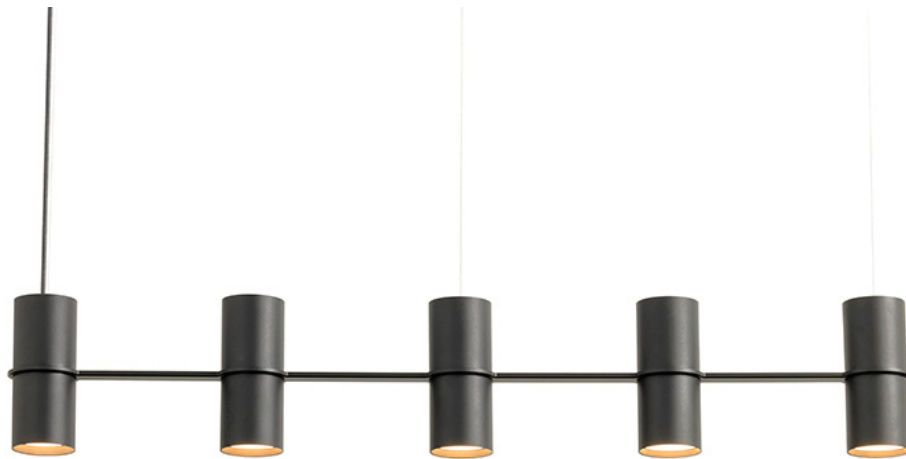

FREDERIK ROIJÉ - FURNITURE

CELLIGHT

CL 10.01

DESIGNER
Frederik Roijé

CONCEPT
This lamp multiplies like a cell
and takes on different forms.

ORIGIN
Made in Holland

YEAR
2017

MATERIAL
Powder coated steel

DIMENSIONS
9 x 97 x 17 (l x w x h) cm

WEIGHT
4,7 kg

CARE INSTRUCTIONS
Use handwarm water and a
mild detergent to clean

BULBS
E27 max. 40Watt (bulbs not
included)