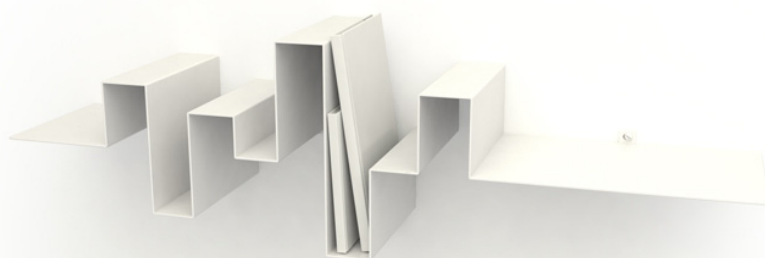

FREDERIK ROIJÉ - FURNITURE

STORYLINES

ST 10.02

DESIGNER

Frederik Roijé

CONCEPT

Storytelling translated into a storage function

ORIGIN

Made in Holland

YEAR

2005

MATERIAL

Powder coated steel

DIMENSIONS

90 x 20 x 28 (l x w x h) cm

WEIGHT

8 kg

CARE INSTRUCTIONS

Use handwarm water and a mild detergent to clean