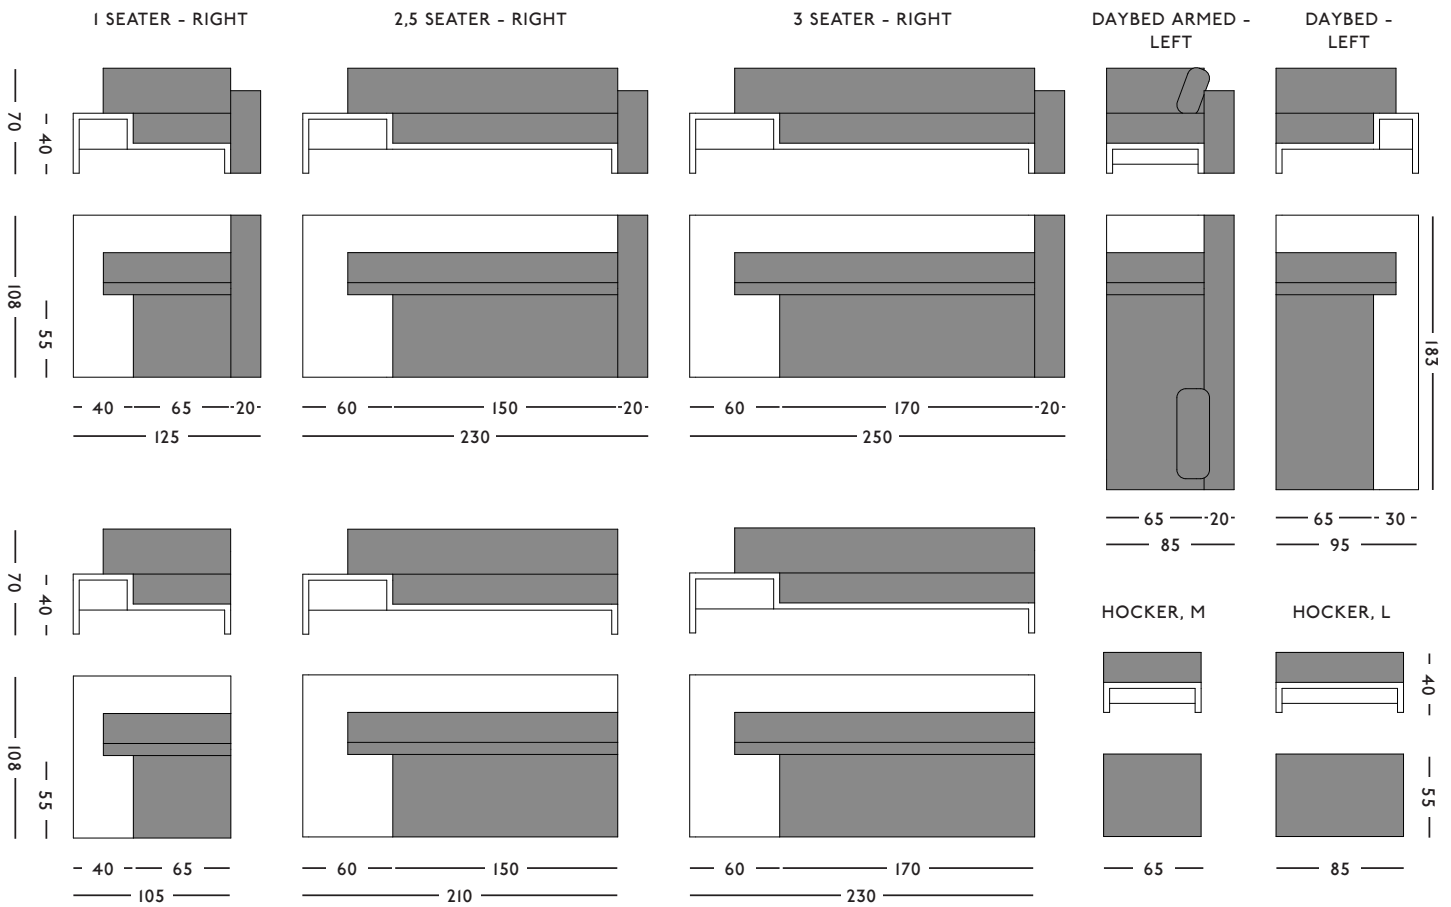

FREDERIK ROIJÉ - FURNITURE

SLOW SOFA

SPECIFICATIONS

TYPE NO.	PRODUCT	MODEL	DIMENSIONS (LxWxH) CM	COLOR	MATERIAL	PRICE (EXCL. VAT)
SS H1.01	Slow Sofa	Hocker medium	65 x 55 x 40	Natural maple / Kvadrat Divina Melange	Maple, steel, MDF, foam, fabric	€ 990,91
SS H2.01	Slow Sofa	Hocker large	85 x 55 x 40	Natural maple / Kvadrat Divina Melange	Maple, steel, MDF, foam, fabric	€ 1.073,55
SS L1.01	Slow Sofa	1 Seater - left element	105 x 108 x 70	Natural maple / Kvadrat Divina Melange	Maple, steel, MDF, foam, fabric	€ 2.643,80
SS L1.02	Slow Sofa	1 Seater - left	125 x 108 x 70	Natural maple / Kvadrat Divina Melange	Maple, steel, MDF, foam, fabric	€ 3.263,64
SS L2.01	Slow Sofa	2.5 Seater - left element	210 x 108 x 70	Natural maple / Kvadrat Divina Melange	Maple, steel, MDF, foam, fabric	€ 3.304,96
SS L2.02	Slow Sofa	2.5 Seater - left	230 x 108 x 70	Natural maple / Kvadrat Divina Melange	Maple, steel, MDF, foam, fabric	€ 3.800,83
SS L3.01	Slow Sofa	3 Seater - left element	230 x 108 x 70	Natural maple / Kvadrat Divina Melange	Maple, steel, MDF, foam, fabric	€ 3.552,89

Please contact the studio for other fabric options and prices.