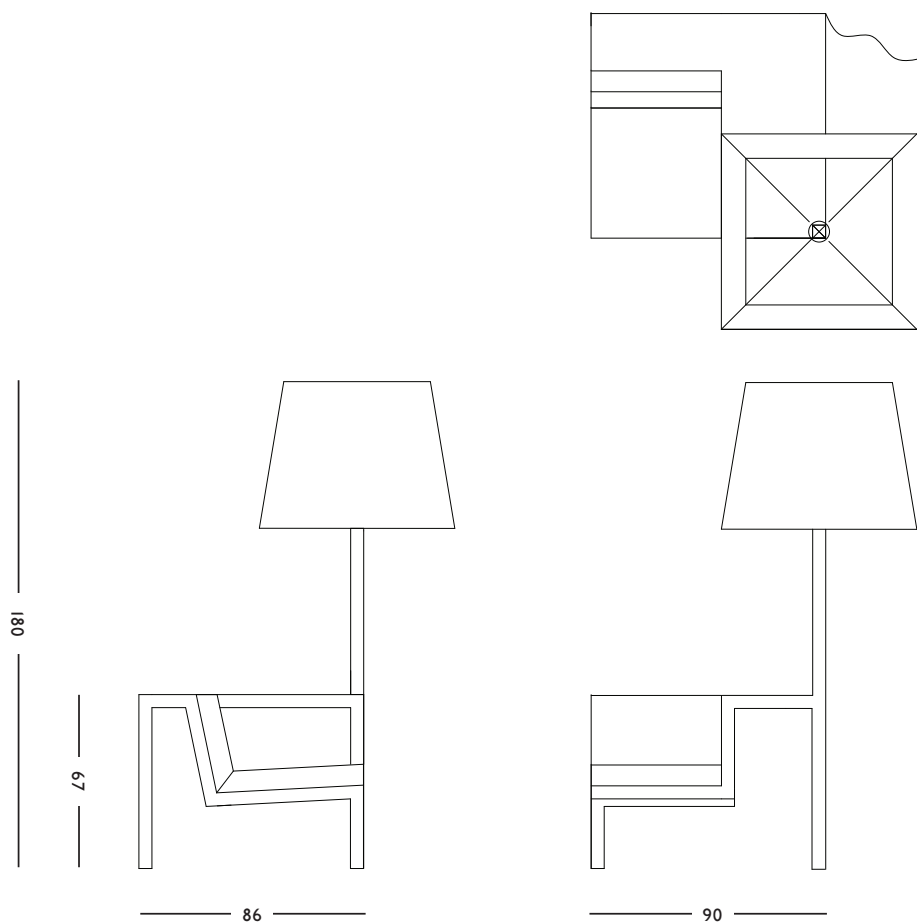

FREDERIK ROIJÉ - FURNITURE

TRIPLE CHAIR

SPECIFICATIONS

TYPE NO.	PRODUCT	MODEL	DIMENSIONS (LxWxH) CM	COLOR	MATERIAL	PRICE (EXCL. VAT)
TO 52.01	Triple chair	Upholstered	90 x 86 x 180	Kvadrat Steelcut Trio 2 - 153	Steel / plywood / foam / fabric	€ 4.751,24
TO 52.02	Triple chair	Upholstered	90 x 86 x 180	Kvadrat Steelcut Trio 2 - 105	Steel / plywood / foam / fabric	€ 4.751,24
TO 52.03	Triple chair	Upholstered	90 x 86 x 180	Kvadrat Divina Melange 2 - 120	Steel / plywood / foam / fabric	€ 4.792,56
TO 52.04	Triple chair	Upholstered	90 x 86 x 180	Kvadrat Divina Melange 2 - 170	Steel / plywood / foam / fabric	€ 4.792,56

Please contact the studio for other fabric options and prices.