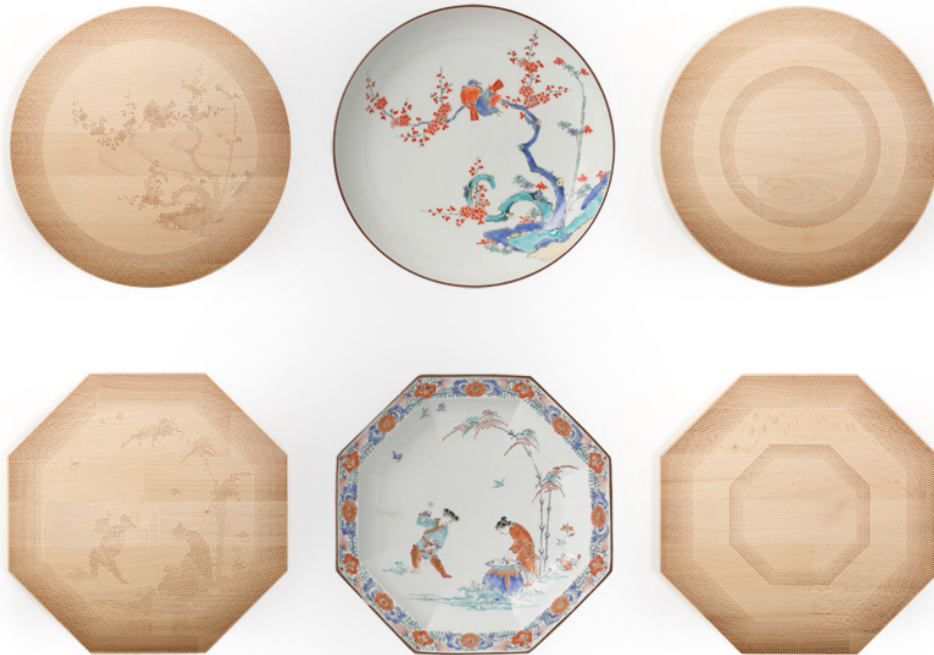

FREDERIK ROIJÉ - ACCESSORIES

SHADES OF PLATES

SP 10.02, SP 20.02
SP 10.01, SP 20.01

DESIGNER
Frederik Roijé

CONCEPT
Decorations of the past
visualized as a shade on the
trencher.

ORIGIN
Made in Holland

YEAR
2015

MATERIAL
Beechwood

DIMENSIONS
28 x 2 (ø x h) cm
28 x 28 x 2 (l x w x h) cm

WEIGHT
0,83 - 0,9 kg

CARE INSTRUCTIONS
Use handwarm water and a
mild detergent to clean. Not
dishwasher safe.