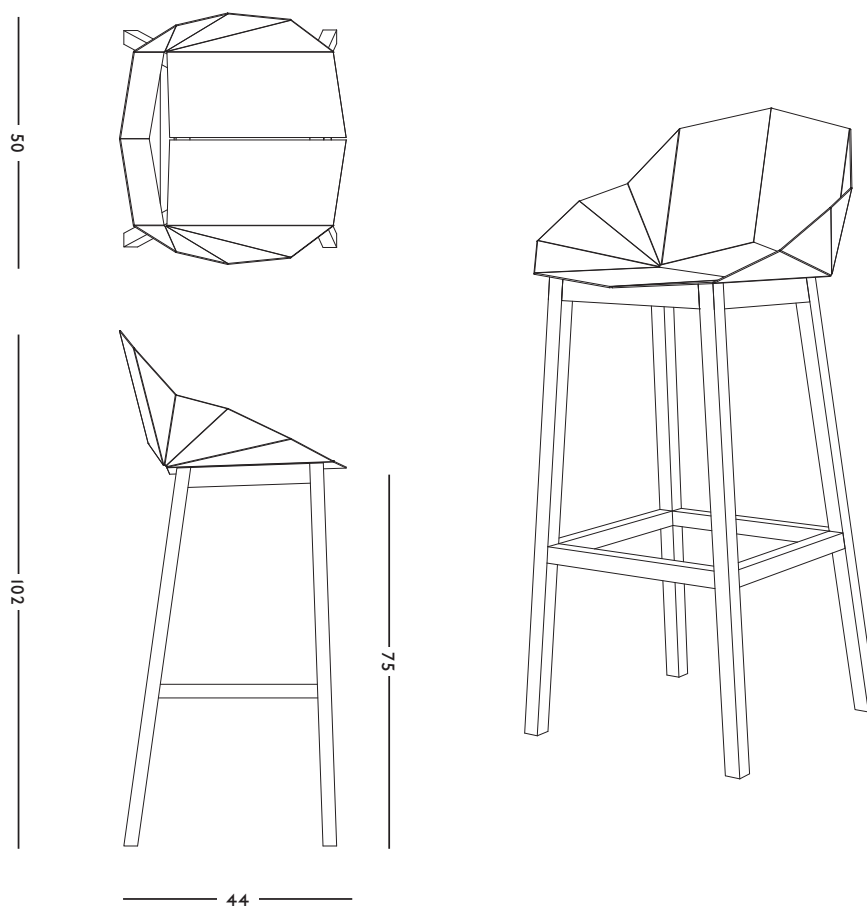

**ORIGIN**

Made in Holland

**YEAR**

2016

**MATERIAL**

Powder coated steel/  
lacquered ash

**DIMENSIONS**

50 x 44 x 102 (l x b x h) cm  
sitting height 75 cm

**WEIGHT**

5 kg

**CARE INSTRUCTIONS**

Use handwarm water and a mild detergent to clean

FREDERIK ROIJÉ - FURNITURE  
SEATSHELL BAR STOOL

SPECIFICATIONS

TYPE NO.	PRODUCT	MODEL	DIMENSIONS (LxWxH) CM	COLOR	MATERIAL	PRICE (EXCL. VAT)
SS 40.01	Seatshell Bar Stool	Basic	50x44x102	Dark grey / natural ash	Powder coated steel / solid ash	€ 379,34
SS 40.02	Seatshell Bar Stool	Basic	50x44x102	White / natural ash	Powder coated steel / solid ash	€ 379,34
SS 40.03	Seatshell Bar Stool	Basic	50x44x102	Dark grey / dark ash	Powder coated steel / solid ash	€ 379,34
SS 40.04	Seatshell Bar Stool	Basic	50x44x102	White / dark ash	Powder coated steel / solid ash	€ 379,34
SS 50.01	Seatshell Bar Stool	Felt	50x44x102	Dark grey / natural ash	Dark felt 57	€ 461,98
SS 50.02	Seatshell Bar Stool	Felt	50x44x102	White / natural ash	Light felt 32	€ 461,98
SS 50.03	Seatshell Bar Stool	Felt	50x44x102	Dark grey / dark ash	Dark felt 57	€ 461,98
SS 50.04	Seatshell Bar Stool	Felt	50x44x102	White / dark ash	Light felt 32	€ 461,98
SS 60.01	Seatshell Bar Stool	Upholstered	50x44x102	Dark grey / natural ash	Kvadrat Steelcut Trio 2 - 153	€ 627,27
SS 60.02	Seatshell Bar Stool	Upholstered	50x44x102	White / natural ash	Kvadrat Steelcut Trio 2 - 105	€ 627,27
SS 60.03	Seatshell Bar Stool	Upholstered	50x44x102	Dark grey / dark ash	Kvadrat Steelcut Trio 2 - 153	€ 627,27
SS 60.04	Seatshell Bar Stool	Upholstered	50x44x102	White / dark ash	Kvadrat Steelcut Trio 2 - 105	€ 627,27