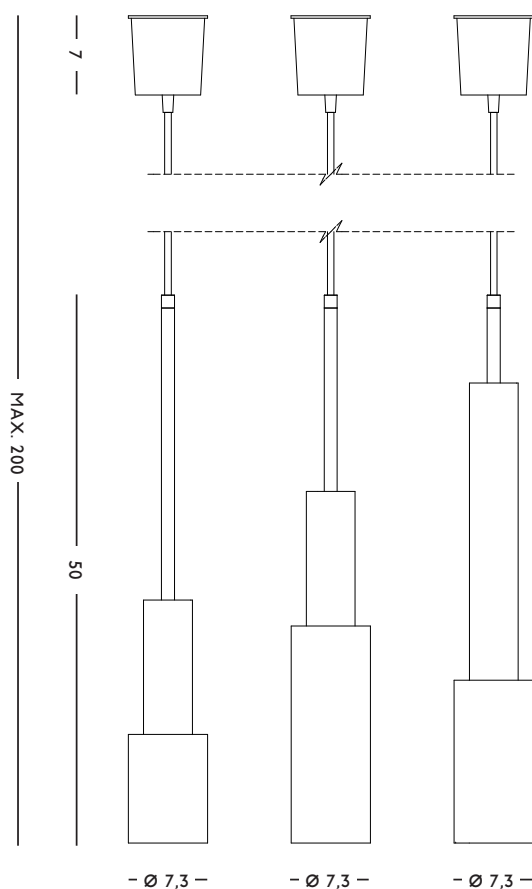

FREDERIK ROIJÉ - LIGHTING SKYLIGHT

SPECIFICATIONS

TYPE NO.	PRODUCT	MODEL	DIMENSIONS (LxWxH) CM	COLOR	MATERIAL	PRICE (EXCL. VAT)
SL 10.00	Skylight	Suspension	100 x 8 x 4	White	Powder coated steel	€ 144,63
SL 11.01	Skylight	Tower one	7,3 x 50	Dark grey	Powder coated steel	€ 81,82
SL 11.02	Skylight	Tower one	7,3 x 50	White	Powder coated steel	€ 81,82
SL 11.03	Skylight	Tower one	7,3 x 50	Copper green	Powder coated steel	€ 98,35
SL 11.04	Skylight	Tower one	7,3 x 50	Gold	Gold plated steel	€ 205,79
SL 12.01	Skylight	Tower two	7,3 x 50	Dark grey	Powder coated steel	€ 81,82
SL 12.02	Skylight	Tower two	7,3 x 50	White	Powder coated steel	€ 81,82
SL 12.03	Skylight	Tower two	7,3 x 50	Brick brown	Powder coated steel	€ 98,35
SL 12.04	Skylight	Tower two	7,3 x 50	Gold	Gold plated steel	€ 205,79
SL 13.01	Skylight	Tower three	7,3 x 50	Dark grey	Powder coated steel	€ 81,82
SL 13.02	Skylight	Tower three	7,3 x 50	White	Powder coated steel	€ 81,82
SL 13.03	Skylight	Tower three	7,3 x 50	Metal blue	Powder coated steel	€ 98,35
SL 13.04	Skylight	Tower three	7,3 x 50	Gold	Gold plated steel	€ 205,79