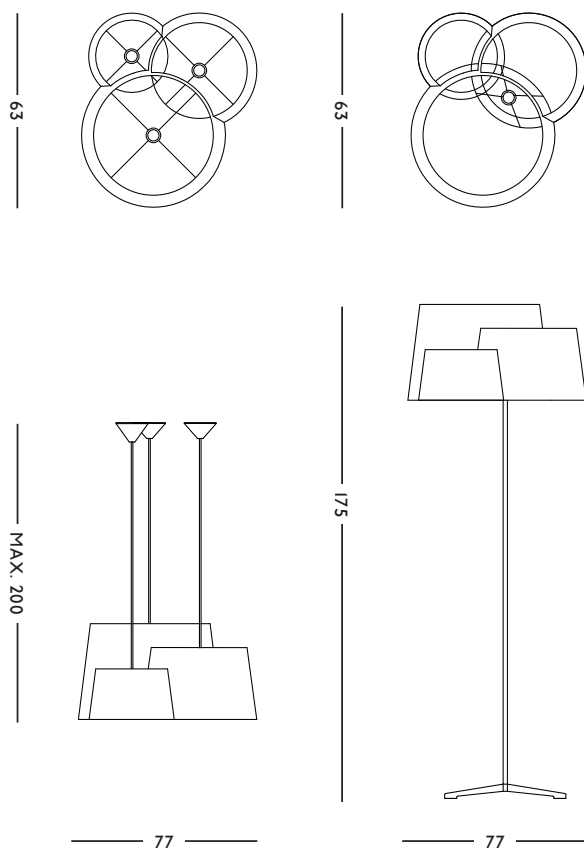

FREDERIK ROIJÉ - LIGHTING
LAMPSCAPES

SPECIFICATIONS

TYPE NO.	PRODUCT	MODEL	DIMENSIONS (LxWxH) CM	COLOR	MATERIAL	PRICE (EXCL. VAT)
LS 12.00	Lampscapes	Uphill	77 x 63 x 175	White	Steel, cotton and PVC laminate	€ 709,92
LS 12.01	Lampscapes	Uphill	77 x 63 x 175	Off white	Steel, cotton and PVC laminate	€ 709,92
LS 13.00	Lampscapes	Downhill	77 x 63 x 36	White	Cotton and PVC laminate	€ 510,74
LS 13.01	Lampscapes	Downhill	77 x 63 x 36	Off white	Cotton and PVC laminate	€ 510,74