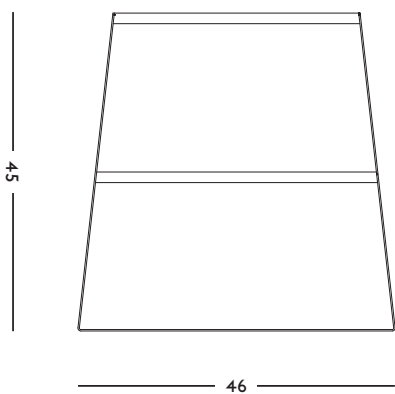

FREDERIK ROIJÉ - FURNITURE SPLIT STEP

SPECIFICATIONS

TYPE NO.	PRODUCT	MODEL	DIMENSIONS (LxWxH) CM	COLOR	MATERIAL	PRICE (EXCL. VAT)
SS 70.01	Split Step	Basic	46 x 45 x 45	Dark grey	Powder coated steel	€ 164,46
SS 70.02	Split Step	Basic	46 x 45 x 45	White	Powder coated steel	€ 164,46
SS 80.01	Split Step	Wood	46 x 45 x 45	Dark grey, light oak	Powder coated steel	€ 214,05
SS 80.02	Split Step	Wood	46 x 45 x 45	White, light oak	Powder coated steel	€ 214,05