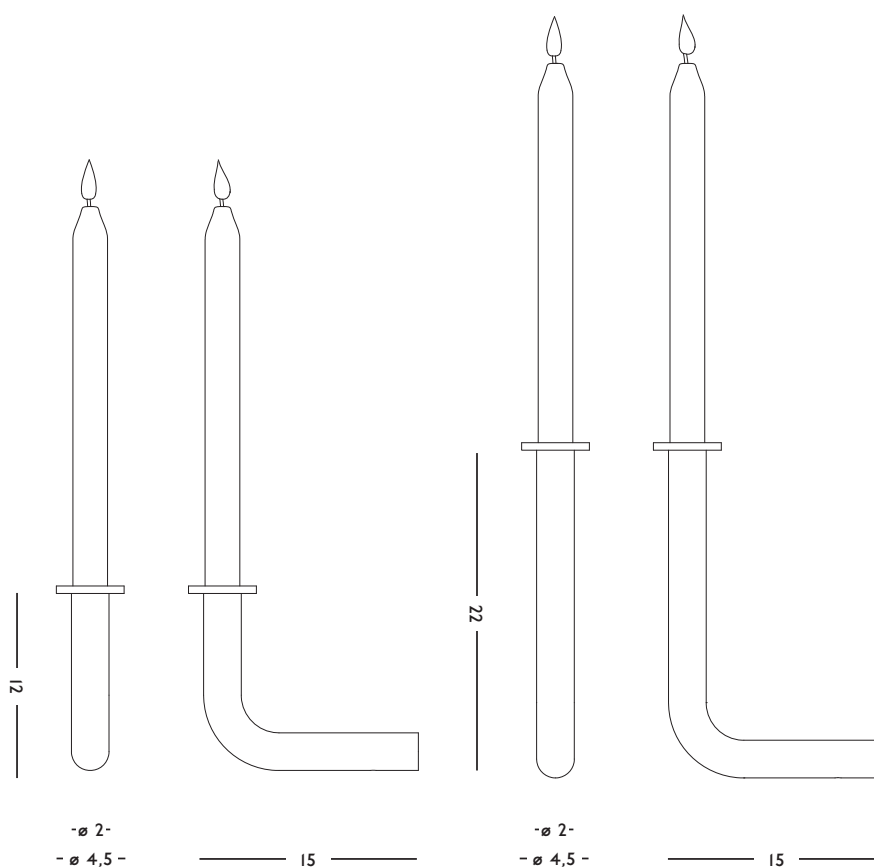

**MATERIAL**  
Gold plated steel

**DIMENSIONS**  
4,5 x 22 x 15 (l x w x h) cm  
4,5 x 12 x 15 (l x w x h) cm

**WEIGHT**  
0,6 kg

**CARE INSTRUCTIONS**  
Use handwarm water and a mild detergent to clean

FREDERIK ROIJÉ - ACCESSORIES  
WALL OF FLAME