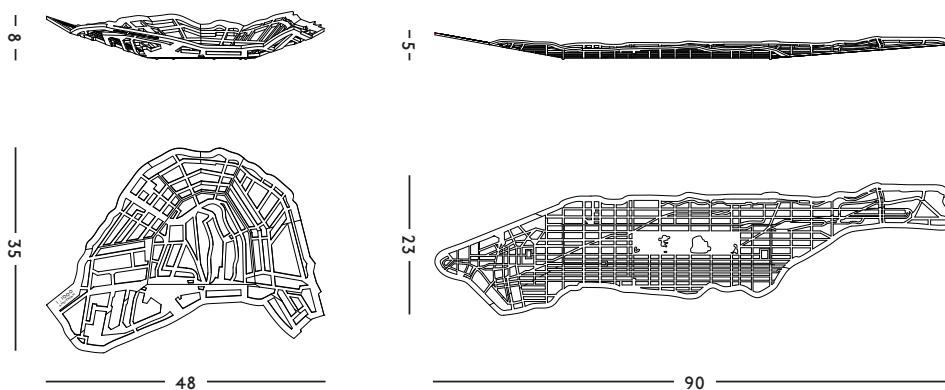

FREDERIK ROIJÉ - ACCESSORIES METROBOWL

SPECIFICATIONS

TYPE NO.	PRODUCT	MODEL	DIMENSIONS (LxWxH) CM	COLOR	MATERIAL	PRICE (EXCL. VAT)
MB 90.00	Metrobowl	Amsterdam	48 x 35 x 8	Aluminum	Casted aluminum	€ 164,46
MB 90.01	Metrobowl	Amsterdam	48 x 35 x 8	Dark grey	Powder coated aluminum	€ 180,99
MB 90.02	Metrobowl	Amsterdam	48 x 35 x 8	White	Powder coated aluminum	€ 180,99
MB 90.03	Metrobowl	Amsterdam	48 x 35 x 8	Bronze	Powder coated aluminum	€ 180,99
MB 91.00	Metrobowl	New York	90 x 23 x 5	Aluminum	Casted aluminum	€ 197,52