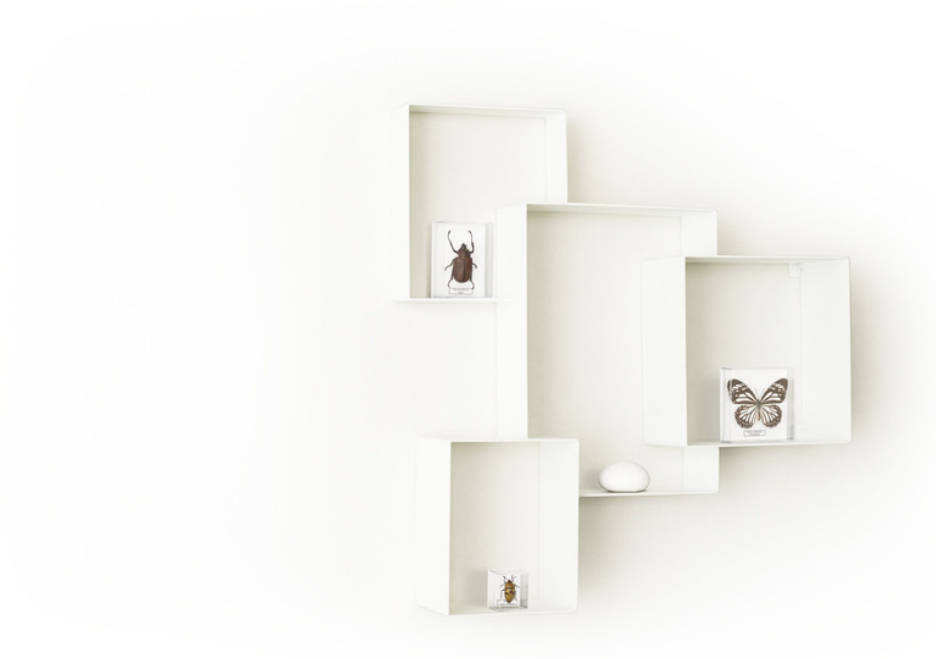

# CLOUD CABINET

---

CC 10.01

---

**DESIGNER**  
Frederik Roijé

**MATERIAL**  
Powder coated steel

**CONCEPT**  
A wall mounted cupboard to secure the physical objects of personal experiences.

**DIMENSIONS**  
49 x 10 x 52 (l x w x h) cm

**WEIGHT**  
3,6 kg

**ORIGIN**  
Made in Holland

**CARE INSTRUCTIONS**  
Use handwarm water and a mild detergent to clean

**YEAR**  
2014

FREDERIK ROIJÉ - FURNITURE

# CLOUD CABINET

---

CC 10.02

---

**DESIGNER**  
Frederik Roijé

**CONCEPT**  
A wall mounted cupboard to secure the physical objects of personal experiences.

**ORIGIN**  
Made in Holland

**YEAR**  
2014

**MATERIAL**  
Powder coated steel

**DIMENSIONS**  
49 x 10 x 52 (l x w x h) cm

**WEIGHT**  
3,6 kg

**CARE INSTRUCTIONS**  
Use handwarm water and a mild detergent to clean

FREDERIK ROIJÉ - FURNITURE