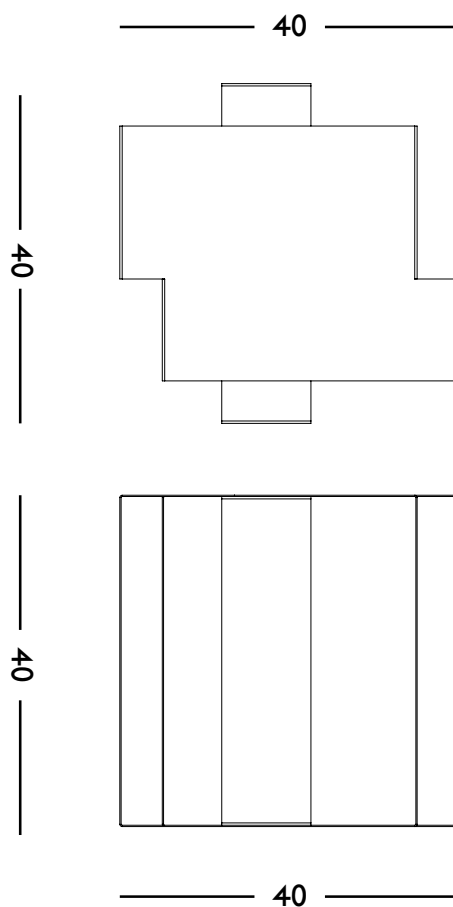

FREDERIK ROIJÉ - FURNITURE
SH!FTED SQUARE

SPECIFICATIONS

TYPE NO.	PRODUCT	MODEL	DIMENSIONS (LxWxH) CM	COLOR	MATERIAL	PRICE (EXCL. VAT)
SQ 10.01	Shiftd Square	-	40 x 40 x 40	Dark Brown	Powder coated steel	€141,41
SQ 10.02	Shiftd Square	-	40 x 40 x 40	White	Powder coated steel	€141,41
SQ 10.03	Shiftd Square	-	40 x 40 x 40	Copper Green	Powder coated steel	€141,41