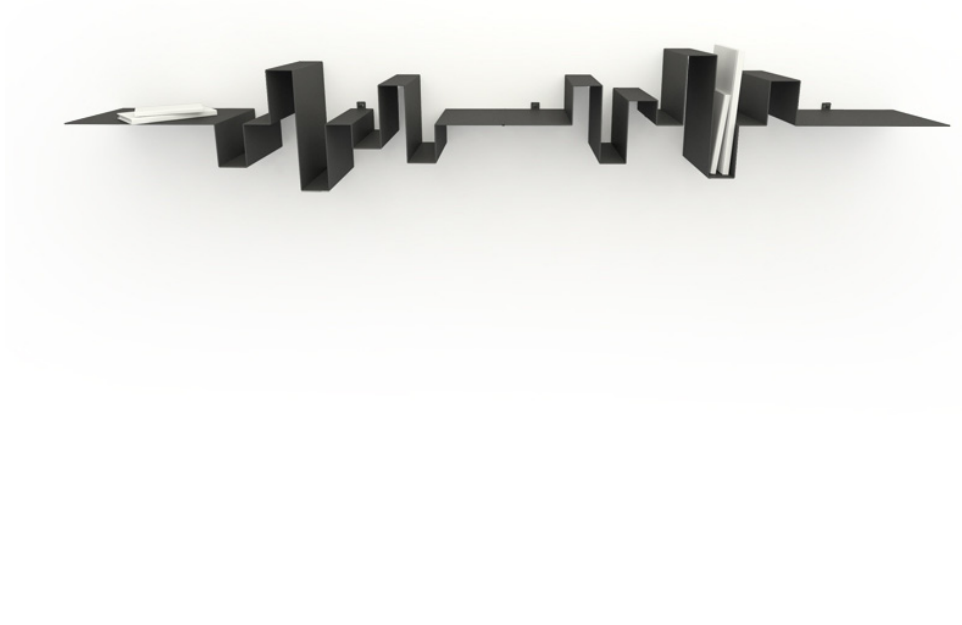

FREDERIK ROIJÉ - FURNITURE

STORYLINES

ST 20.01

DESIGNER

Frederik Roijé

MATERIAL

Powder coated steel

CONCEPT

Storytelling translated into a storage function

DIMENSIONS

180 x 20 x 28 (l x w x h) cm

ORIGIN

Made in Holland

WEIGHT

16 kg

YEAR

2005

CARE INSTRUCTIONS

Use handwarm water and a mild detergent to clean