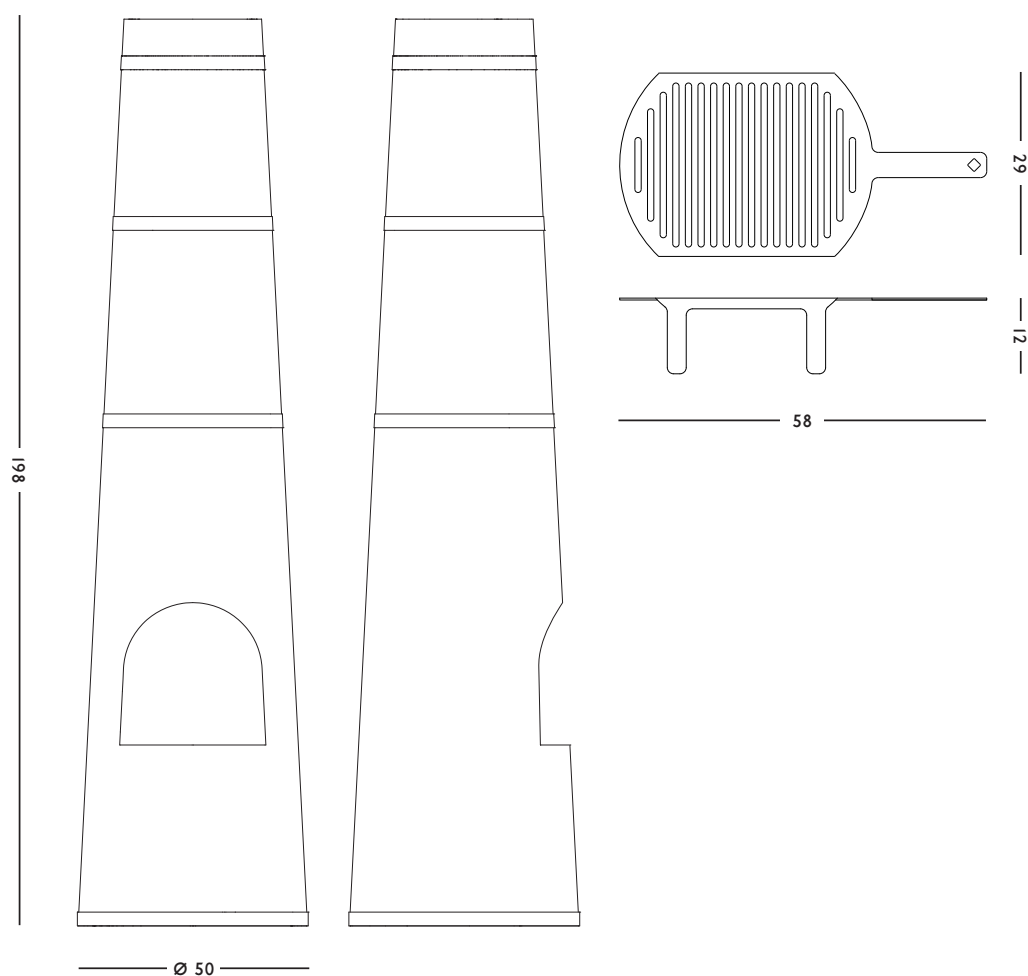

FREDERIK ROIJÉ - OUTDOOR SMOKESTACK GRILL

SPECIFICATIONS

TYPE NO.	PRODUCT	MODEL	DIMENSIONS (LxWxH) CM	COLOR	MATERIAL	PRICE (EXCL. VAT)
SM 10.01	Smokestack	Outdoor fireplace	50 x 198	Corrosion brown	Corten steel	€ 822,31
SM 11.01	Smokestack	Grill	58 x 29 x 12	Clear grey	Stainless steel	€ 98,35