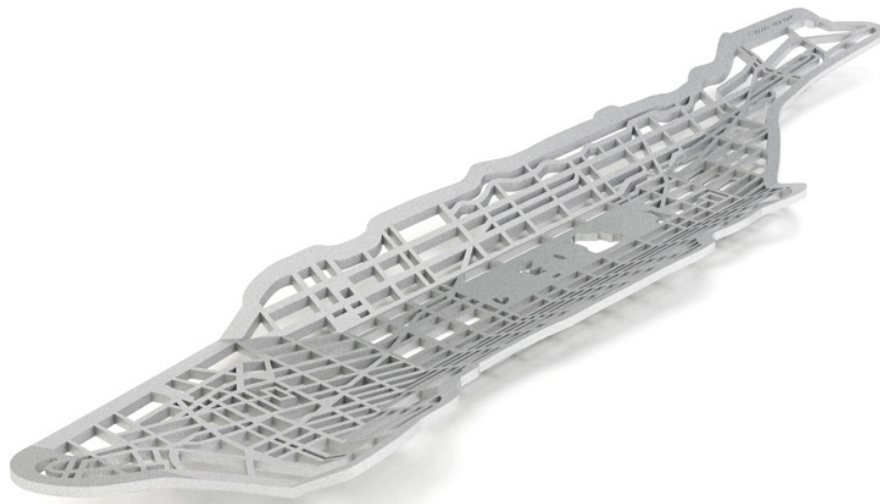

FREDERIK ROIJÉ - ACCESSORIES

METROBOWL

MB 91.00

DESIGNER
Frederik Roijé

CONCEPT
Worlds finest and major metropolises on scale: literally and figuratively.

ORIGIN
Made in Holland

YEAR
2010

MATERIAL
Coated Aluminum

DIMENSIONS
90 x 23 x 5 (L x W x H) cm

WEIGHT
1 kg

CARE INSTRUCTIONS
Use handwarm water and a mild detergent to clean