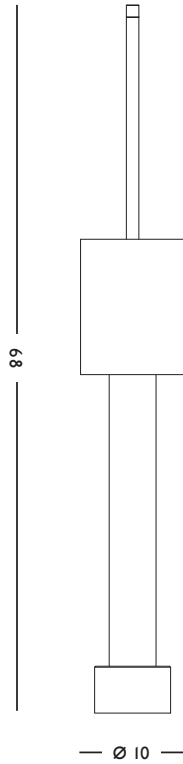

TYPE NO.	PRODUCT	MODEL	DIMENSIONS (LxWxH) CM	COLOR	MATERIAL	PRICE (EXCL. VAT)
TT 30.01	Table Tower	Basic	10 x 68	Dark Grey	Powder coated steel	€ 131,40
TT 30.02	Table Tower	Basic	10 x 68	White	Powder coated steel	€ 131,40
TT 30.03	Table Tower	Special	10 x 68	Copper green	Powder coated steel	€ 147,93
TT 30.04	Table Tower	Special	10 x 68	Brick brown	Powder coated steel	€ 147,93
TT 30.05	Table Tower	Special	10 x 68	Metal Blue	Powder coated steel	€ 147,93