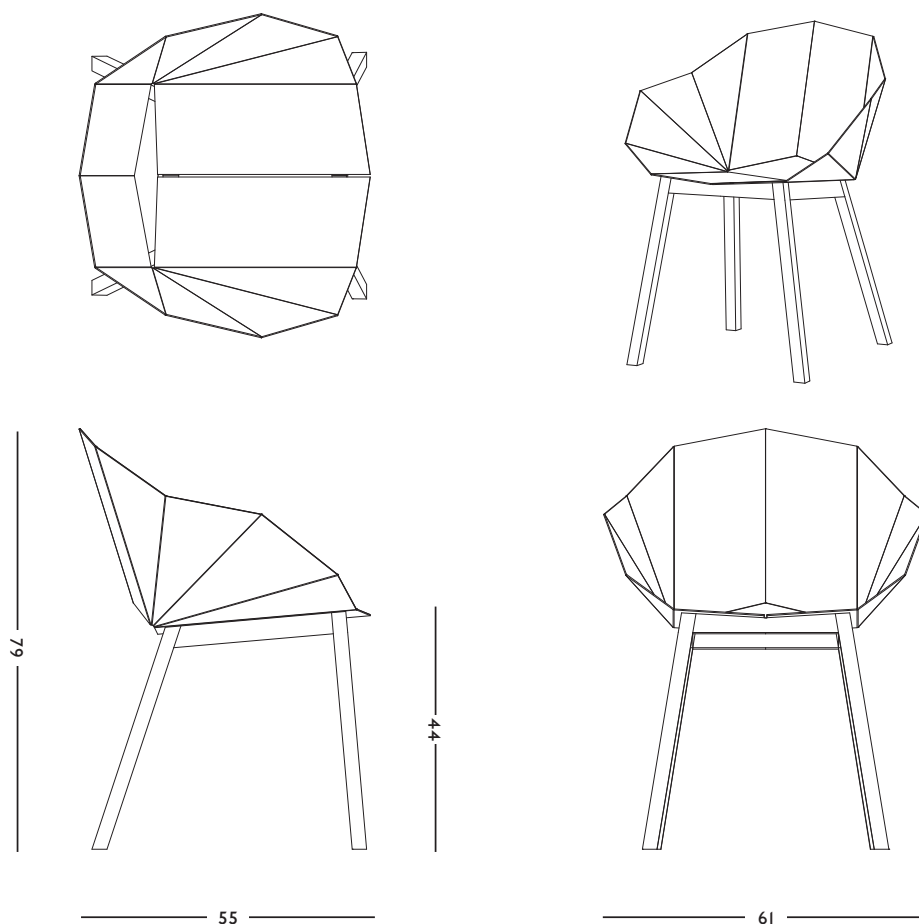

FREDERIK ROIJÉ - FURNITURE
SEATHELL

SPECIFICATIONS

TYPE NO.	PRODUCT	MODEL	DIMENSIONS (LxWxH) CM	COLOR	MATERIAL	PRICE (EXCL. VAT)
SS 10.01	Seatshell	Basic	55x61x79	Dark grey / natural ash	Powder coated steel / solid ash	€ 329,75
SS 10.02	Seatshell	Basic	55x61x79	White / natural ash	Powder coated steel / solid ash	€ 329,75
SS 10.03	Seatshell	Basic	55x61x79	Dark grey / dark ash	Powder coated steel / solid ash	€ 329,75
SS 10.04	Seatshell	Basic	55x61x79	White / dark ash	Powder coated steel / solid ash	€ 329,75
SS 20.01	Seatshell	Felt	55x61x79	Dark grey / natural ash	Dark felt 57	€ 412,40
SS 20.02	Seatshell	Felt	55x61x79	White / natural ash	Light felt 32	€ 412,40
SS 20.03	Seatshell	Felt	55x61x79	Dark grey / dark ash	Dark felt 57	€ 412,40
SS 20.04	Seatshell	Felt	55x61x79	White / dark ash	Light felt 32	€ 412,40
SS 30.01	Seatshell	Upholstered	55x61x79	Dark grey / natural ash	Kvadrat Steelcut Trio 2 - 153	€ 577,69
SS 30.02	Seatshell	Upholstered	55x61x79	White / natural ash	Kvadrat Steelcut Trio 2 - 105	€ 577,69
SS 30.03	Seatshell	Upholstered	55x61x79	Dark grey / dark ash	Kvadrat Steelcut Trio 2 - 153	€ 577,69
SS 30.04	Seatshell	Upholstered	55x61x79	White / dark ash	Kvadrat Steelcut Trio 2 - 105	€ 577,69