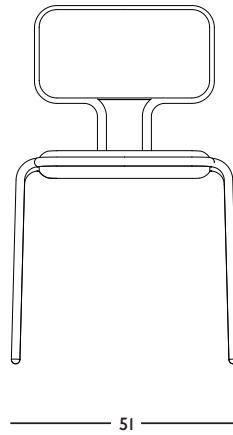

**ORIGIN**

Made in Holland

**YEAR**

2017

**MATERIAL**

Powder coated steel, wool upholstery, Kvadrat Divina

**DIMENSIONS**

HW 10: 49 x 51 x 98

HW 20: 49 x 51 x 78

(l x b x h) cm, seat h. 44 cm

**WEIGHT**

6 kg

**CARE INSTRUCTIONS**

Use handwarm water and a mild detergent to clean

### SPECIFICATIONS

TYPE NO.	PRODUCT	MODEL	DIMENSIONS (LxWxH) CM	COLOR	MATERIAL	PRICE (EXCL. VAT)
HW 10.01	Height Width Chair	Height	49 x 51 x 98	Dark grey	Powder coated steel frame, wool upholstery, Kvadrat Divina 181	€ 367,77
HW 10.02	Height Width Chair	Height	49 x 51 x 98	Off white	Powder coated steel frame, wool upholstery, Kvadrat Divina 106	€ 367,77
HW 10.03	Height Width Chair	Height	49 x 51 x 98	Leaf green	Powder coated steel frame, wool upholstery, Kvadrat Divina 856	€ 367,77
HW 10.04	Height Width Chair	Height	49 x 51 x 98	Ochre yellow	Powder coated steel frame, wool upholstery, Kvadrat Divina 462	€ 367,77

FREDERIK ROIJÉ - FURNITURE  
HEIGHT WIDTH CHAIR

SPECIFICATIONS

TYPE NO.	PRODUCT	MODEL	DIMENSIONS (LxWxH) CM	COLOR	MATERIAL	PRICE (EXCL. VAT)
HW 20.01	Height Width Chair	Width	49 x 51 x 78	Dark grey	Powder coated steel frame, wool upholstery, Kvadrat Divina 181	€ 367,77
HW 20.02	Height Width Chair	Width	49 x 51 x 78	Off white	Powder coated steel frame, wool upholstery, Kvadrat Divina 106	€ 367,77
HW 20.03	Height Width Chair	Width	49 x 51 x 78	Leaf green	Powder coated steel frame, wool upholstery, Kvadrat Divina 856	€ 367,77
HW 20.04	Height Width Chair	Width	49 x 51 x 78	Ochre yellow	Powder coated steel frame, wool upholstery, Kvadrat Divina 462	€ 367,77